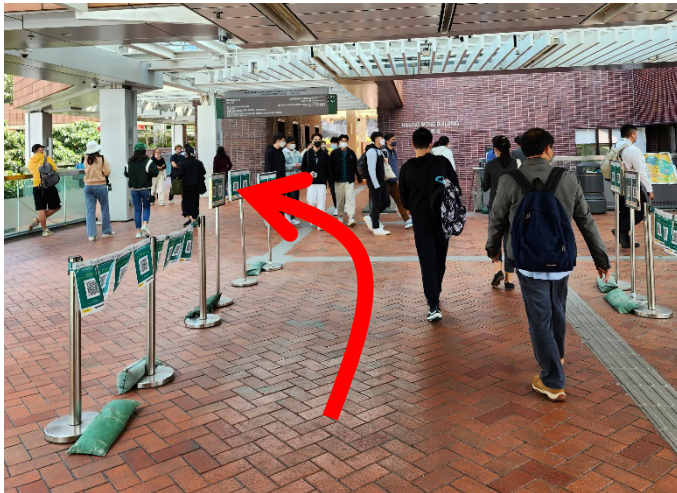

1) Go to Exit A2 at HKU MTR station and take the lift

2) Turn left at the exit

3) Go straight and turn right

4) Go straight and turn right again

5) Go straight and turn left at the end of the road

6) Enter the building

7) Take the escalator up

8) Take another escalator up

9) Turn right and exit the building

10) Turn left and take the escalator up

11) Now, you can see the conference venue (MWT4 and MWT5)