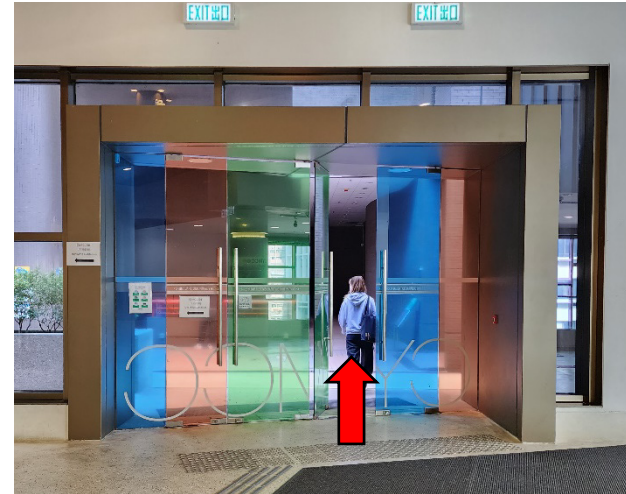

1) Go to Exit A2 at HKU MTR station and take the lift

2) Turn left at the exit

3) Go straight and turn right

4) Go straight and turn right again

5) Go straight and turn left at the end of the road

6) Enter the building

7) Take the escalator up

8) Take another escalator up

9) Turn right and exit the building

10) Turn left and take the escalator up

11) Now, you can see the conference venue (MWT4 and MWT5)