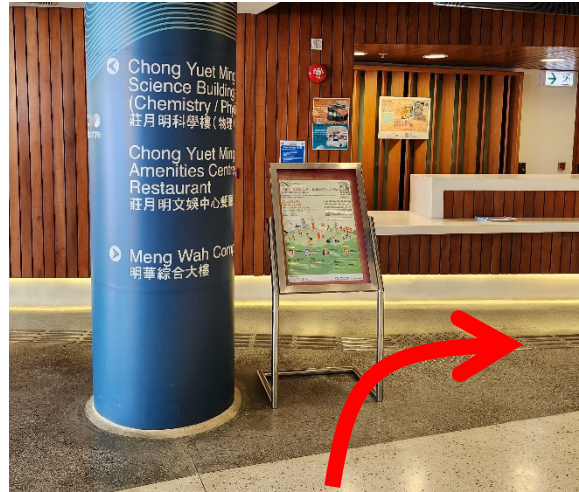

1) Go to Exit A2 at HKU MTR station and take the lift

2) Turn left at the exit

3) Go straight and turn right

4) Go straight and turn right again

5) Go straight and turn left at the end of the road

6) Enter the building

7) Take the escalator up

8) Take another escalator up

9) Turn right and exit the building

10) Turn left and take the escalator up

11) Now, you can see the conference venue (MWT4 and MWT5)