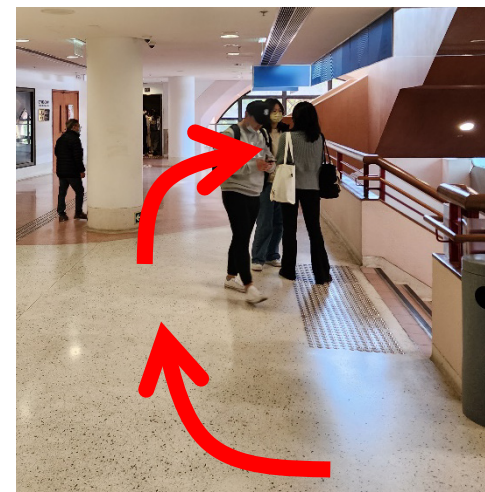

1) Go to Exit A2 at HKU MTR station and take the lift

2) Turn left at the exit

3) Go straight and turn right

4) Go straight and turn right again

5) Go straight and turn left at the end of the road

6) Enter the building

7) Take the escalator up

8) Take another escalator up

9) Turn right and exit the building

10) Turn left and take the escalator up

11) Now, you can see the conference venue (MWT4 and MWT5)